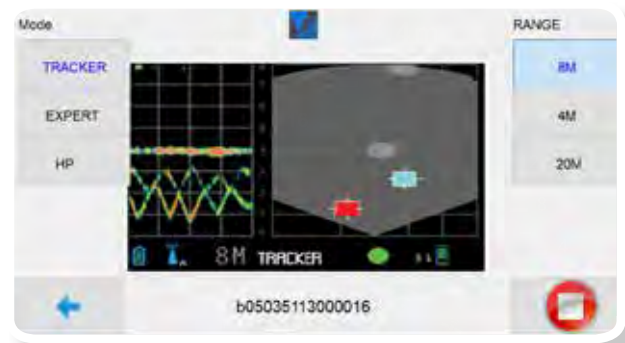

The XaverNet™ system consist of Panasonic ToughPad, USB dongle that supports the wireless link and proprietary S/W. This S/W application can also work on other Windows' based platforms.

When using the XaverNet™ the user can remotely control the Xaver systems from a distance of up to 200m LOS, and toggle between the systems without being exposed to the target zone, making the operation safer for the operating team.

XAVERNET™

MAIN ADVANTAGES

- Real time front to back information streaming to a control panel
- Simple to use with a true user friendly interface
- Remote operation out of the 'Red Zone' for covert and safe activity of the users
- Covering big areas by using network of systems from multiple angles simultaneously resulting better decisionmaking by the operating team
- Enables to operate in dead zones by mounting the Xaver systems on Unmanned Vehicles
- Monitoring unreachable areas - Can monitor high floors using an extension while transmitting and controlling by the XaverNet™ platform
- Recording capability enables operations debriefing and analyzing

XAVERNET™ USER INTERFACE

TECHNICAL SPECIFICATIONS	Device type	Panasonic ToughPad FZ-M1
	Display views	Main screen, Xaver™ 100 screen and Xaver™ 400 screen
	Weight	0.54 Kg.
	Dimensions	L: 18mm, W: 202.7mm, D: 132mm
	Power supply	Rechargeable battery
	Battery operation time	Up to 8 hours
	Wireless method	Zigbee protocol
	Wireless capability	Up to 200m LOS
	Accessories	External battery charger, Zigbee dongle, optional tactical case