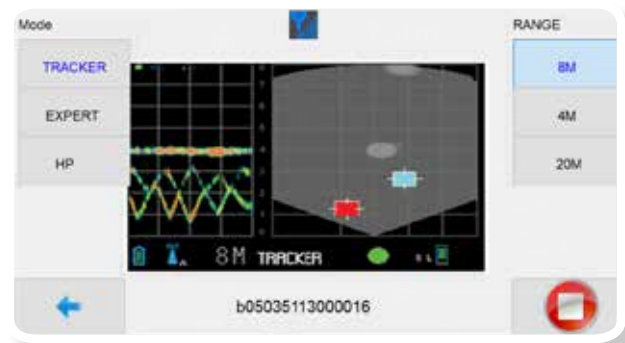

XAVERNET™

MAIN ADVANTAGES

- Real time front to back information streaming to a control panel
- Simple to use with a true user friendly interface
- Remote operation out of the 'Red Zone' for covert and safe activity of the users
- Covering big areas by using network of systems from multiple angles simultaneously resulting better decisionmaking by the operating team
- Enables to operate in dead zones by mounting the Xaver systems on Unmanned Vehicles
- Monitoring unreachable areas - Can monitor high floors using an extension while transmitting and controlling by the XaverNet™ platform
- Recording capability enables operations debriefing and analyzing

XAVERNET™ USER INTERFACE

TECHNICAL SPECIFICATIONS

Device type	Panasonic ToughPad FZ-M1
Display views	Main screen, Xaver™ 100 screen and Xaver™ 400 screen
Weight	0.54 Kg.
Dimensions	L: 18mm, W: 202.7mm, D: 132mm
Power supply	Rechargeable battery
Battery operation time	Up to 8 hours
Wireless method	Zigbee protocol
Wireless capability	Up to 200m LOS
Accessories	External battery charger, Zigbee dongle, optional tactical case